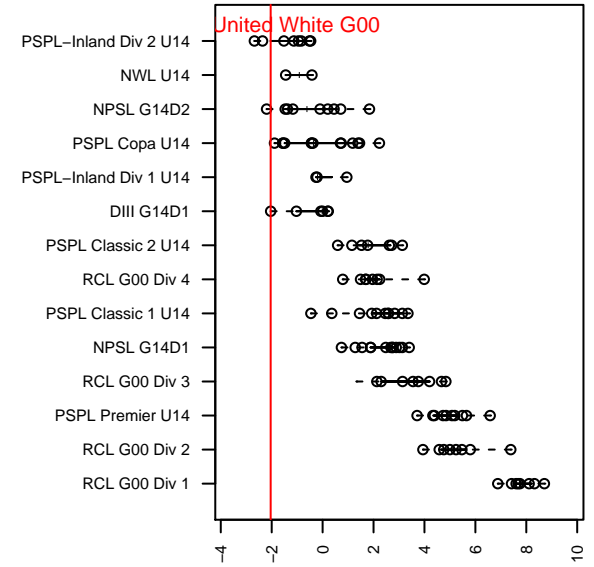

**attack and defense rating
relative to others at age
and all opponents in last 13 months**